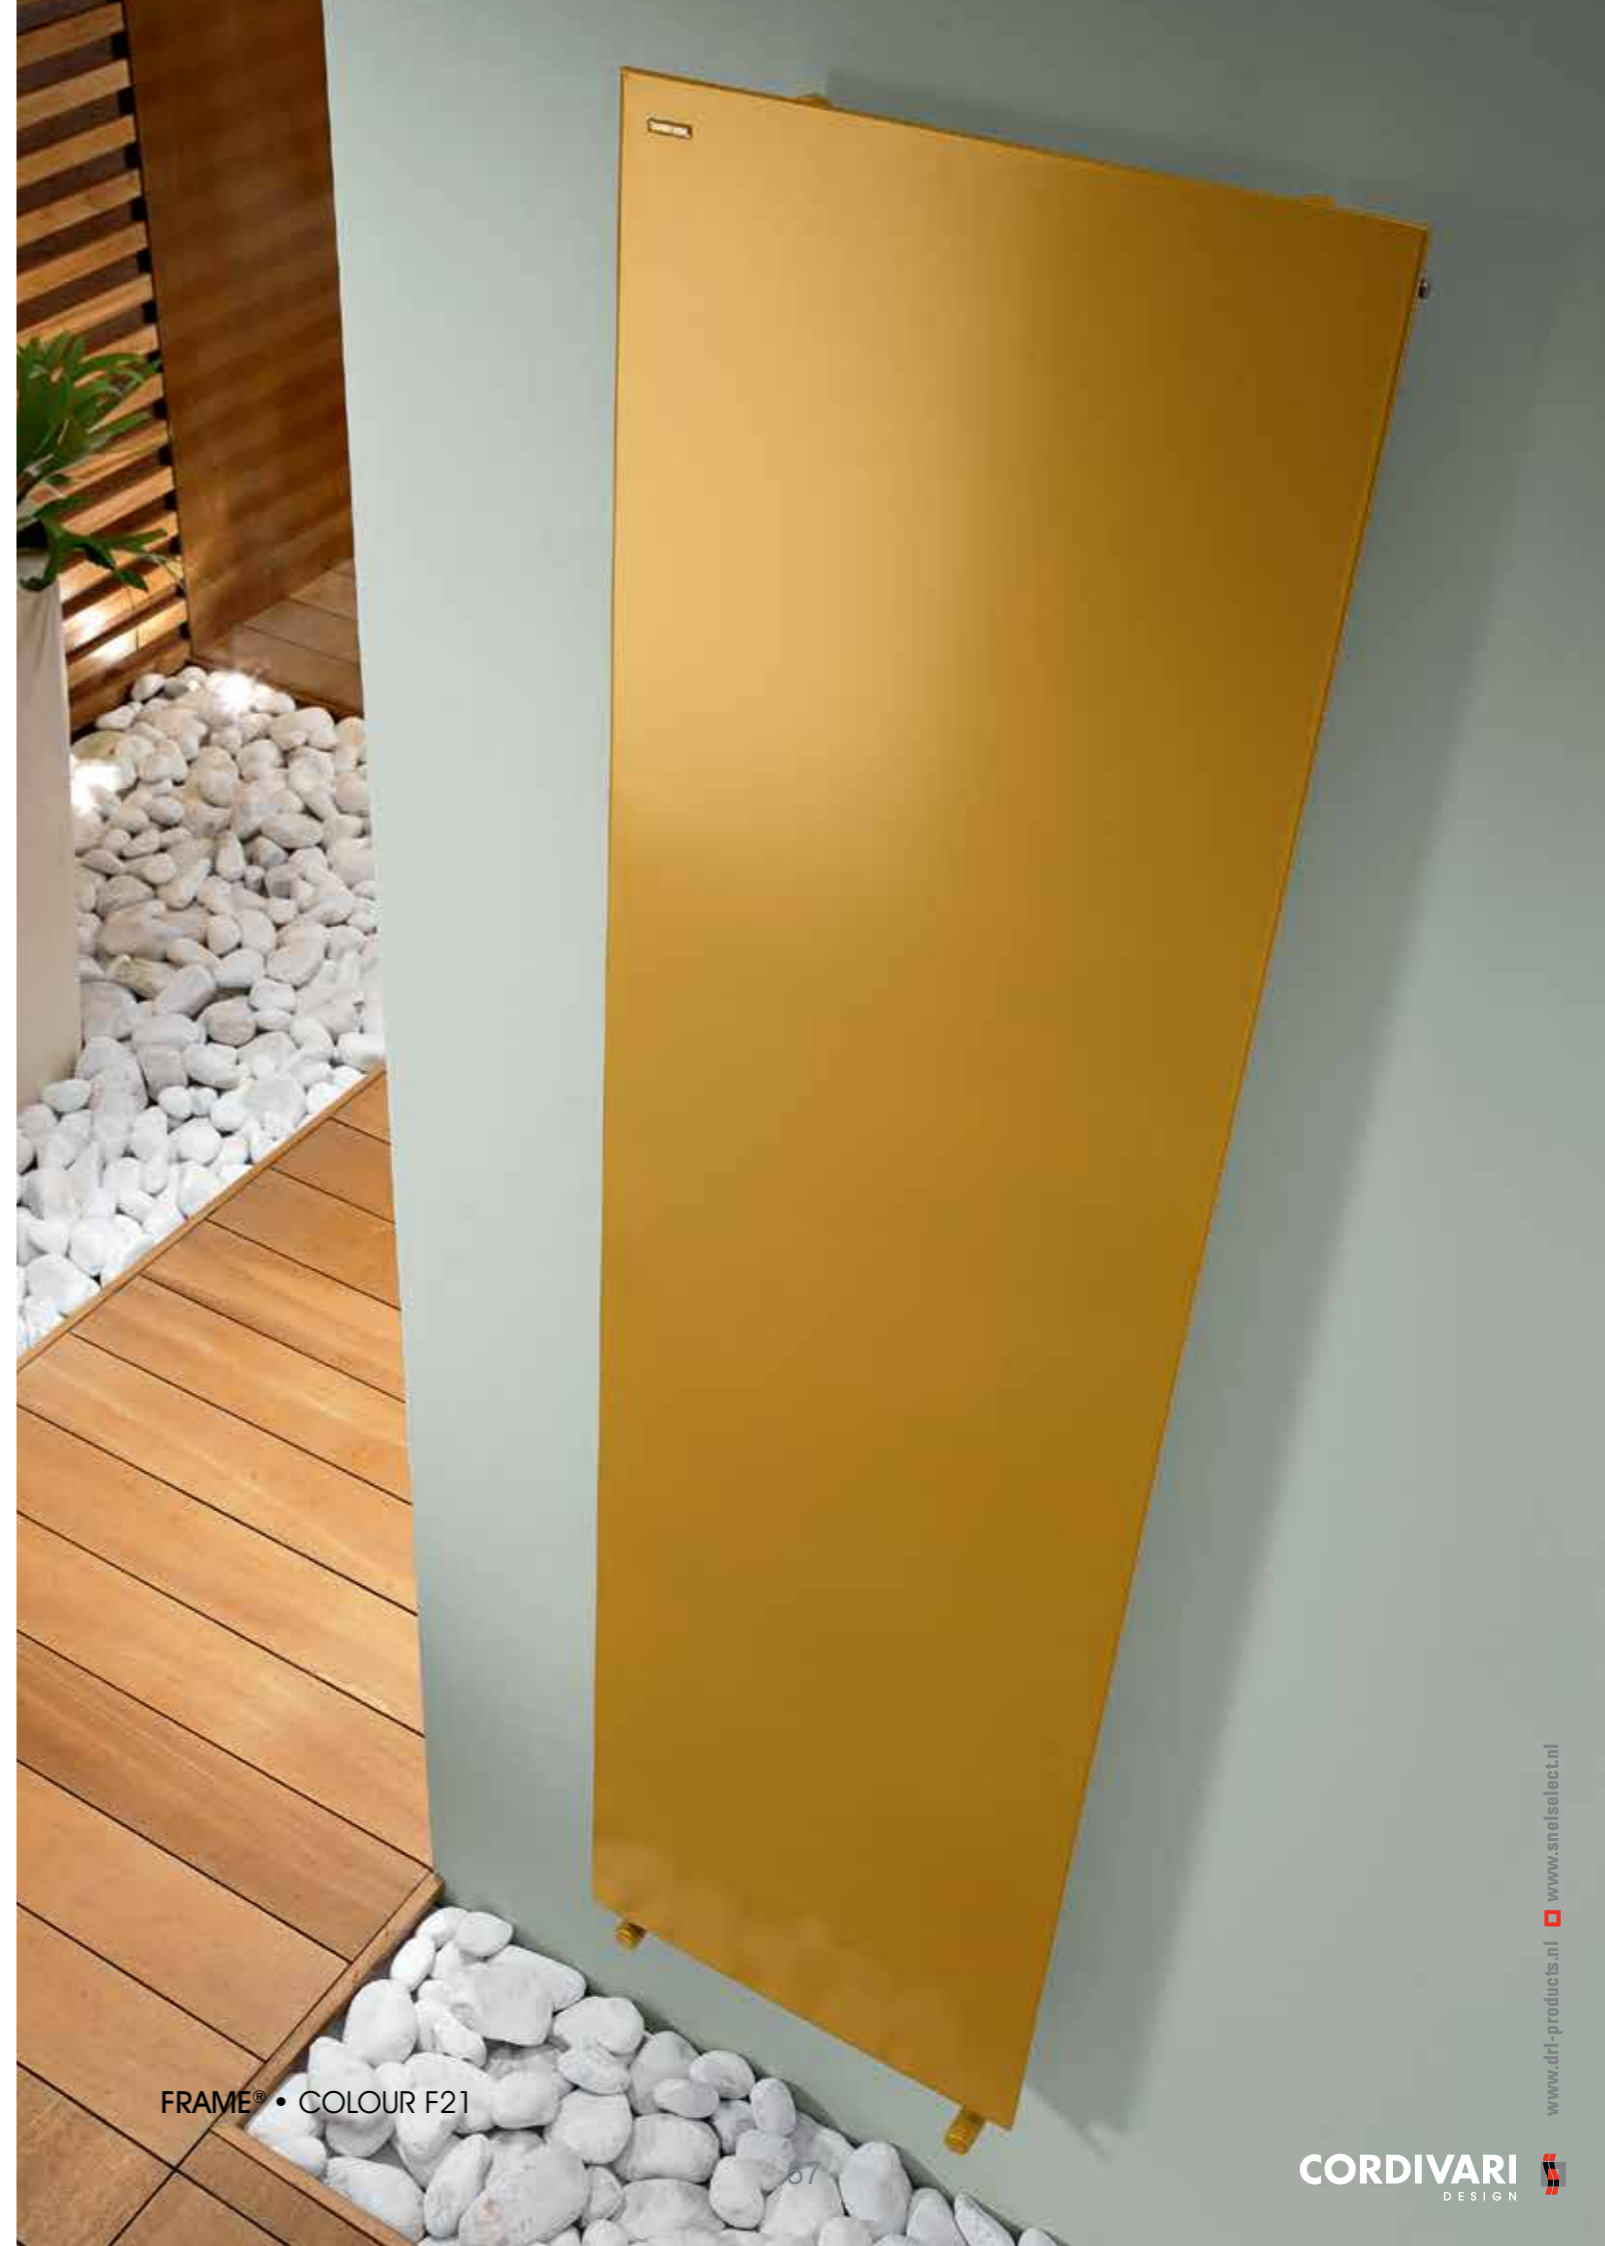

ROSY TANDEM OR • COLOUR R01

ROSY MAX • Colour R01

ROSY MAX

ROSY MAX

GROOVE®

ROADS® • COLOUR R01  
Design Mariano Moroni

ROADS STF • COLOUR F18 PLATINUM  
Artwork Mariano Moroni

ROADS STF • COLOUR F03 METAL ANTRACITE