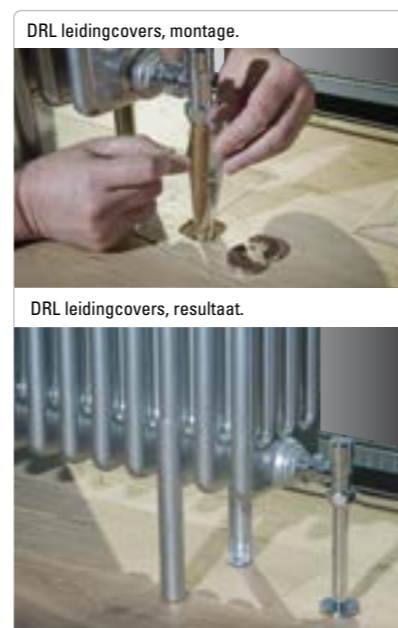

DRL Cachet design coverset
Twin 50mm L160mm chroom.

DRL leidingcovers, resultaat.