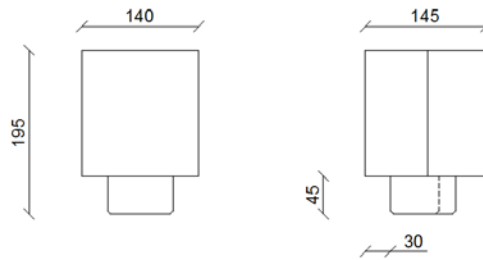

Uitloop	RHEINZINK walsblank	RHEINZINK blue-grey	RHEINZINK graphite-grey	koper
mm	Art.nr 1640...	Art.nr 1640...	Art.nr 1640..	Art.nr. 4430...
60	...001000			
80	...001100			

Vergaarbak Mini