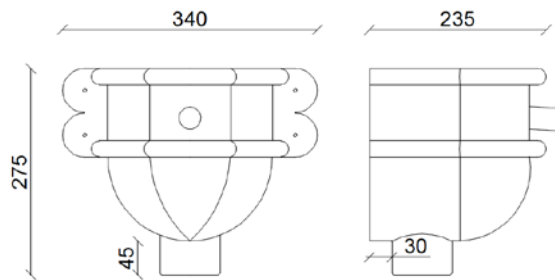

Vergaarbak Louvre