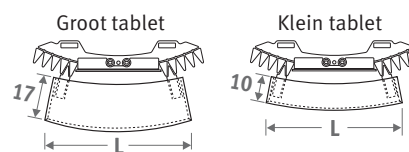

OPTIES

Tabletten in beukenfineer