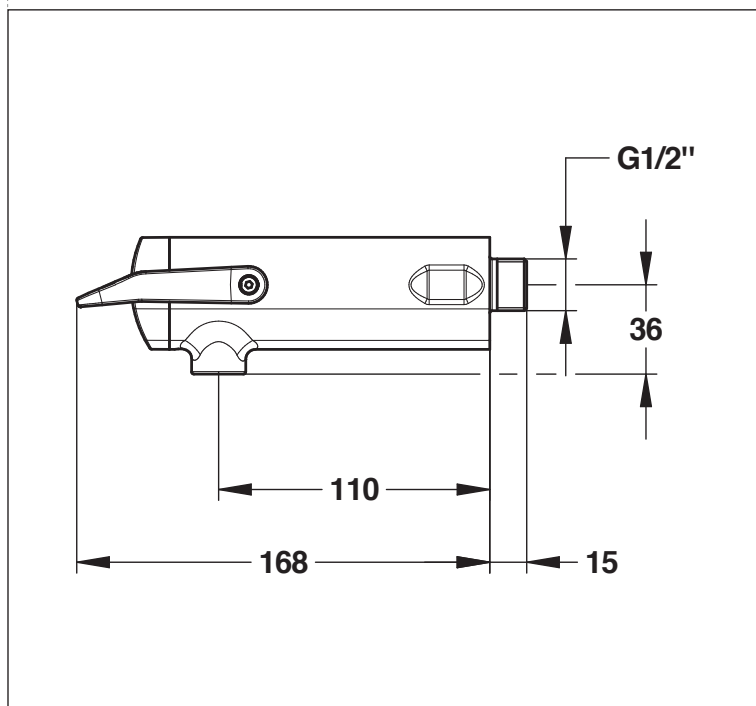

Range : Washbasin single self-closing tap

Ref : 64706 - PRESTO NEO DUO wall-mounted tap - Single timed-flow

> Working pressure:

- 1 to 5 bar

> Flow:

- 3 l/min at 3 bar - 4 position-setting
- Anti water-hammer system

> Flow time:

- 15 seconds - lever upwards or downwards

> Hydraulic supply:

- G 1/2" x 15

> Thermal resistance:

- This tap can withstand a thermal shock of 75°C for 30 minutes as part of a thermal shock programme

> Convenience:

- Soft-touch
- Two-coloured ergonomic lever, in glass fiber reinforced polymer

> Delivered with:

- 1 Filter gasket
- 1 coloured sticker

> Standards / Approvals:

- Chrome-plated brass body compliant with standards NF EN1982 / NF EN12164 / NF EN12165
- Nickel-Chrome surface treatment compliant with NF EN12540
- Neutral Salt Spray (NSS) resistant: 200 h according to NF ISO 9227
- NF compliant (in progress)