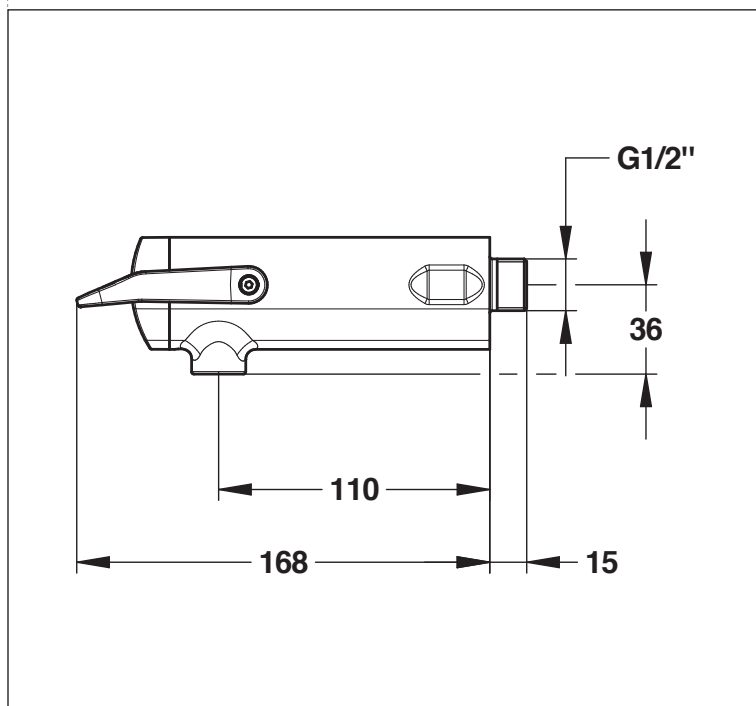

Range : Washbasin single self-closing tap

Ref : 64711 - PRESTO NEO DUO wall-mounted tap - Single timed-flow - 7 sec. (PRESTOGREEN)

> Working pressure:

- 1 to 5 bar

> Flow:

- 3 l/min at 3 bar - 4 position-setting
- Anti water-hammer system

> Flow time:

- 7 seconds - lever upwards or downwards

> Hydraulic supply:

- G 1/2" x 15

> Thermal resistance:

- This tap can withstand a thermal shock of 75°C for 30 minutes as part of a thermal shock programme

> Convenience:

- Soft-touch
- Two-coloured ergonomic lever, in glass fiber reinforced polymer

> Delivered with:

- 1 Filter gasket
- 1 coloured sticker

> Standards / Approvals:

- Chrome-plated brass body compliant with standards NF EN1982 / NF EN12164 / NF EN12165
- Nickel-Chrome surface treatment compliant with NF EN12540
- Neutral Salt Spray (NSS) resistant: 200 h according to NF ISO 9227
- NF compliant (in progress)