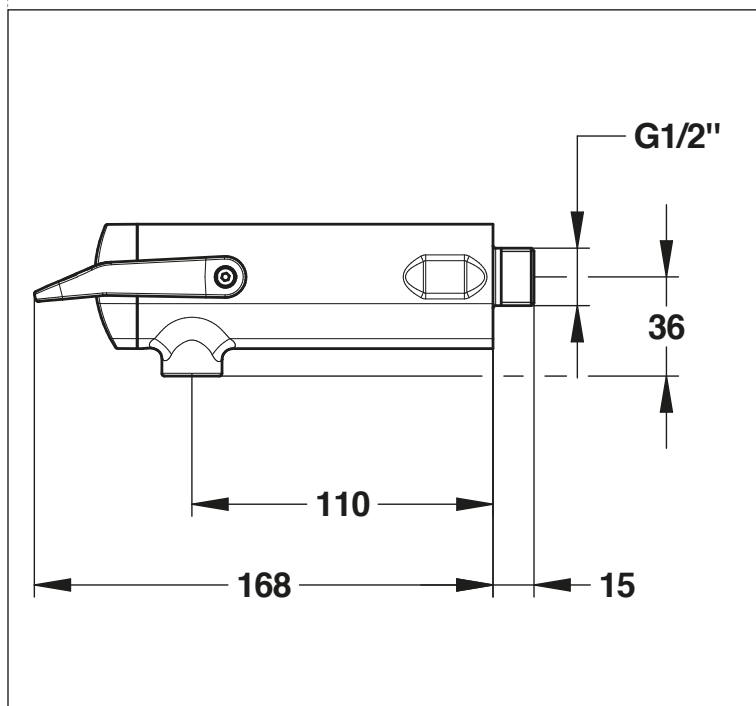

Range : Washbasin single self-closing tap

Ref : 64707 - PRESTO NEO DUO S® wall-mounted - Single timed-flow

> Working pressure:

- 1 to 5 bar

> Flow:

- 3 l/min at 3 bar - 4 position-setting
- Anti water-hammer system

> Flow time:

- 15 seconds - lever upwards or downwards

> Hydraulic supply:

- G 1/2" x 15

> Thermal resistance:

- This tap can withstand a thermal shock of 75°C for 30 minutes as part of a thermal shock programme

> Safety:

- With S® antiblocking system to prevent blocking in continuous flow

> Convenience:

- Soft-touch
- Two-coloured ergonomic lever, in glass fiber reinforced polymer

> Delivered with:

- 1 Filter gasket
- 1 coloured sticker

> Standards / Approvals:

- Chrome-plated brass body compliant with standards NF EN1982 / NF EN12164 / NF EN12165
- Nickel-Chrome surface treatment compliant with NF EN12540
- Neutral Salt Spray (NSS) resistant: 200 h according to NF ISO 9227