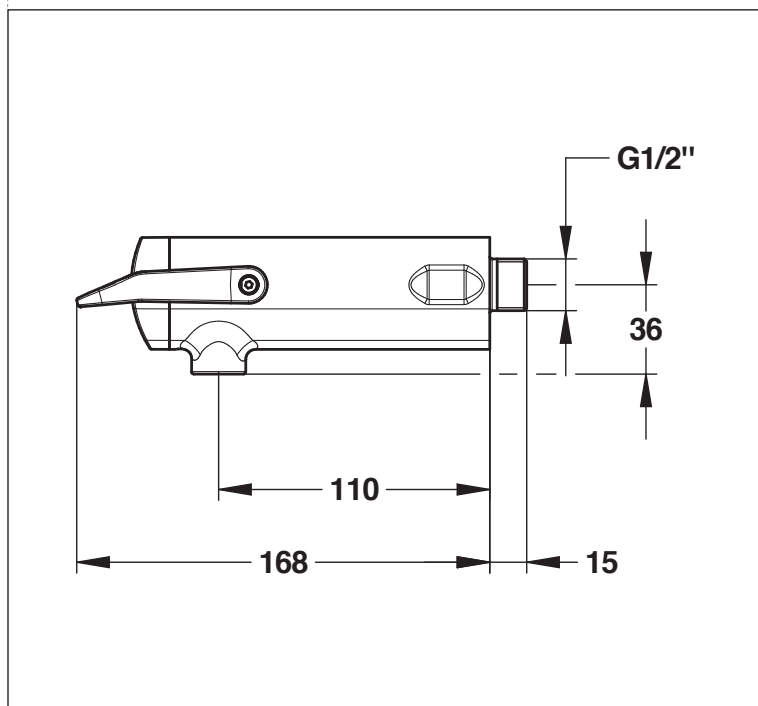

Range : Washbasin single self-closing tap

Ref : 64708 - PRESTO NEO DUO S® wall-mounted - Dual timed-flow

> Working pressure:

- 1 to 5 bar

> Flow:

- 3 l/min at 3 bars - 4-position setting
- Anti water-hammer system

> Flow time:

- 7 seconds - lever upwards
- 11 seconds - lever downwards

> Hydraulic supply:

- G 1/2" x 15

> Thermal resistance:

- This tap can withstand a thermal shock of 75°C for 30 minutes as part of a thermal shock programme

> Safety:

- With S® antiblocking system to prevent blocking in continuous flow

> Convenience:

- Soft-touch
- Two-coloured ergonomic lever, in glass fiber reinforced polymer

> Delivered with:

- 1 Filter gasket
- 1 coloured sticker

> Standards / Approvals:

- Chrome-plated brass body compliant with standards NF EN1982 / NF EN12164 / NF EN12165
- Nickel-Chrome surface treatment compliant with NF EN12540
- Neutral Salt Spray (NSS) resistant: 200 h according to NF ISO 9227