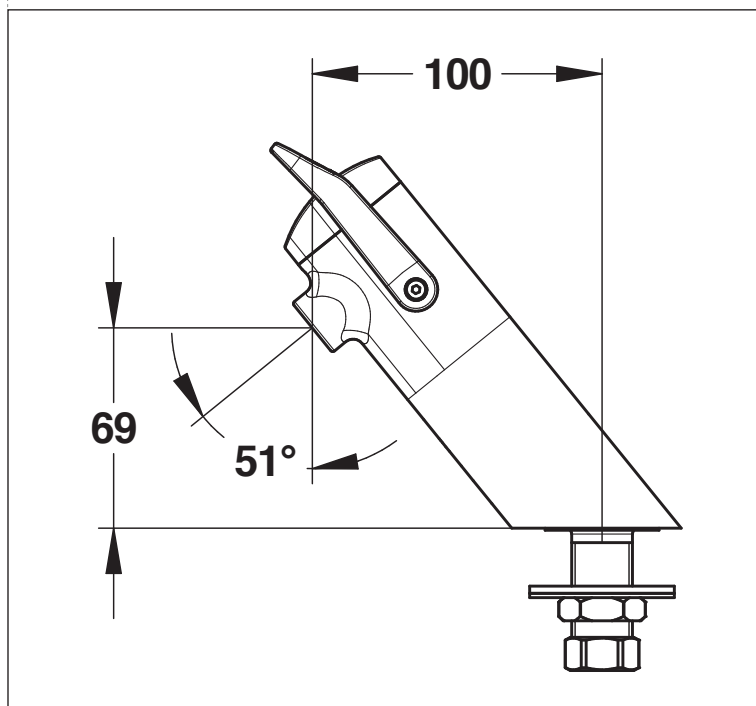

Range : Washbasin single self-closing tap

Ref : 64705 - PRESTO NEO DUO deck-mounted tap - Single timed-flow - 7 sec. (PRESTOGREEN)

> Working pressure:

- 1 to 5 bar

> Flow:

- 3 l/min at 3 bars - 4-position setting
- Anti water-hammer system

> Flow time:

- 7 seconds - lever upwards or downwards

> Hydraulic supply:

- G 1/2" x 40

> Thermal resistance:

- This tap can withstand a thermal shock of 75°C for 30 minutes as part of a thermal shock programme

> Convenience:

- Soft-touch
- Two-coloured ergonomic lever, in glass fiber reinforced polymer

> Delivered with:

- 1 Filter gasket
- 1 base gasket
- 1 fixture nut + 1 stainless steel washer
- 1 rubber flat gasket
- 1 coloured sticker

> Standards / Approvals:

- Chrome-plated brass body compliant with standards NF EN1982 / NF EN12164 / NF EN12165
- Nickel-Chrome surface treatment compliant with NF EN12540
- Neutral Salt Spray (NSS) resistant: 200 h according to NF ISO 9227
- NF compliant (in progress)