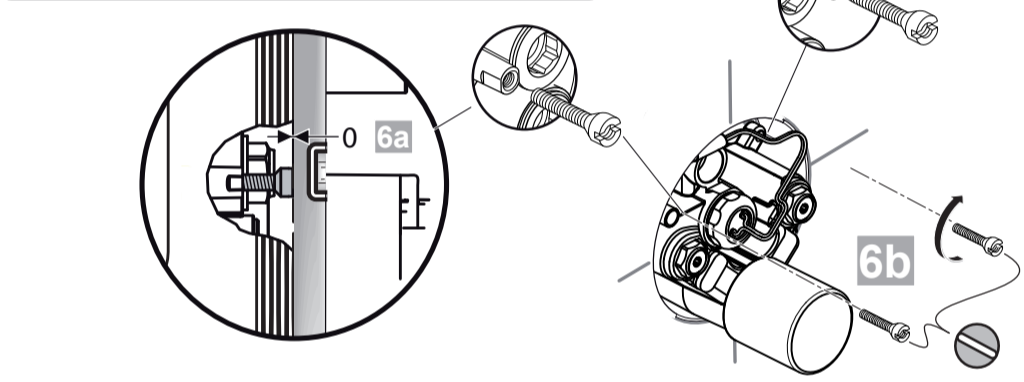

P	bar		MAX. 8		5		Q	(3 bar)
	T	°C		MAX. 80		65		I/min	
						55		XX