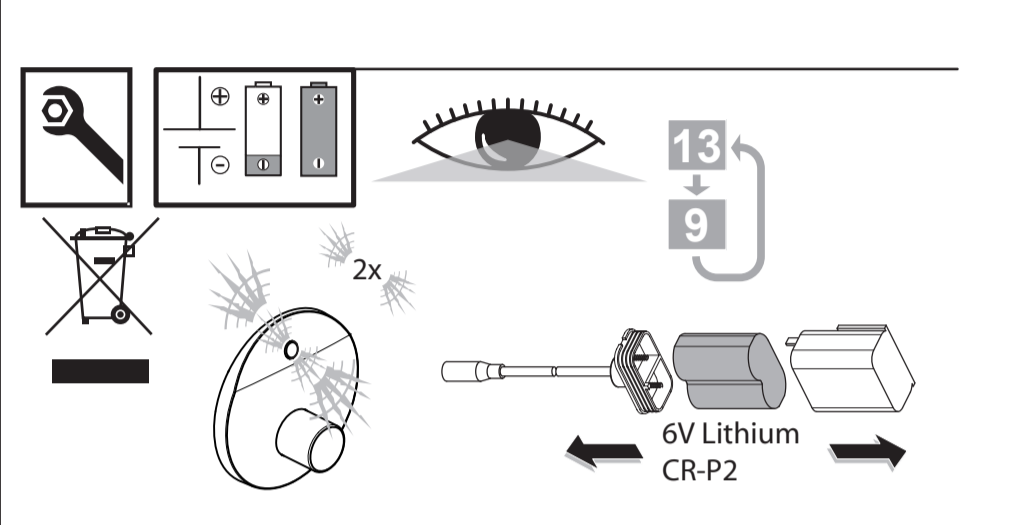

P	bar		MAX. 8		5		Q	(3 bar)
	T	°C		MAX. 80		65		I/min	
						55		XX