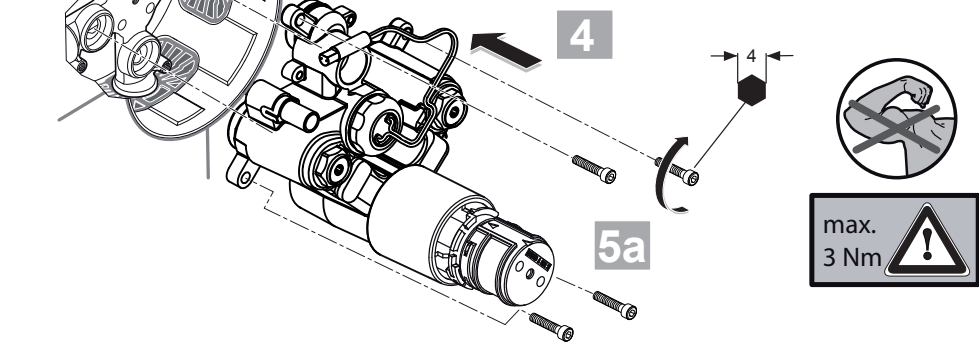

Ideal
STANDARD

CeraPlus
A 6155 ..

0314 / A 866 835
(+ A 865 612)

Made in Germany

Ideal Standard International BVBA
 Corporate Village - Gent Building
 Da Vincilaan 2
 1935 Zaventem
 Belgium

www.idealstandardinternational.com